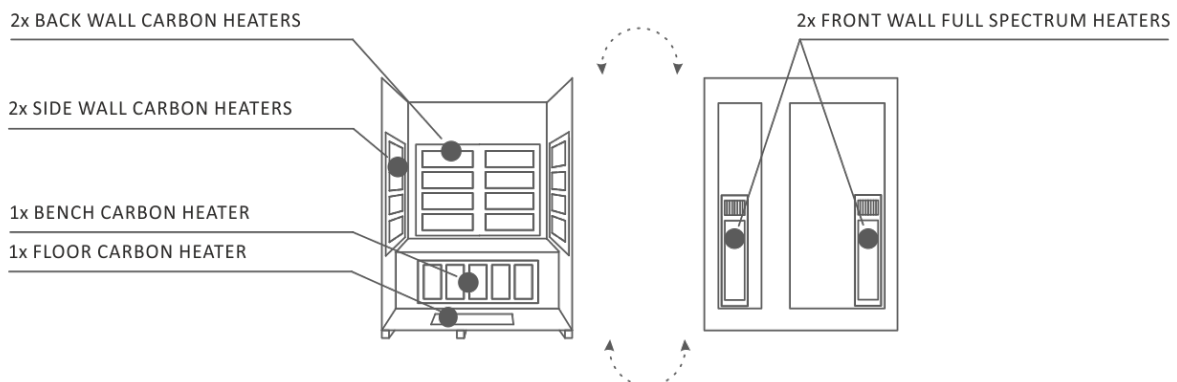

- 2 Person Rustic Canadian Cedar Outdoor Sauna is yet another great unit that offers the benefits of healing. It is slightly different than its predecessor Sierra 2. The only and the most noticeable difference is in its design. Rustic 2 Infrared sauna has more glass, while Sierra 2 contains more wood. This feature is simply cosmetic and depends only on your personal preference.
- Rustic 2 is designed for up to 2 people to enjoy. But do not underestimate its size. This unit will deliver a powerful sauna session, whether it is you alone or the two of you. This compact and cozy personal sanctuary will enlighten you, your loved one and create a fantastic relaxation and detox. The perfect recipe for a healthy living right in your own garden!
- 6 Carbon Heaters together with 2 Full Spectrum provide awesome effectiveness of infrared therapy – safely and comfortably.

Specification

FEATURES		POWER USAGE/AMPS		INTERIOR SPECIFICATION		EXTERIOR SPECIFICATION	
Adjust. Temp.:	0-151	Amperage:	20 Amp	Width:	46"	Width:	50"
Heaters Number:	8 Heaters	IR Wavelengths:	6 to 12	Depth:	46"	Depth:	50"
Heaters Type:	Low Emf Full Spectrum/Carbon Heaters	Voltage:	120 Volt	Height:	76"	Height:	96"
Timer:	0 - 90	Wattage:	2350w	Bench:	42"x20"		
UNIT WEIGHT				ROOF SPECIFICATION			
Product Weight:	550 lbs			Roof Width:	60"		
Shipping Weight:	600 lbs			Roof Depth:	60"		

Heaters