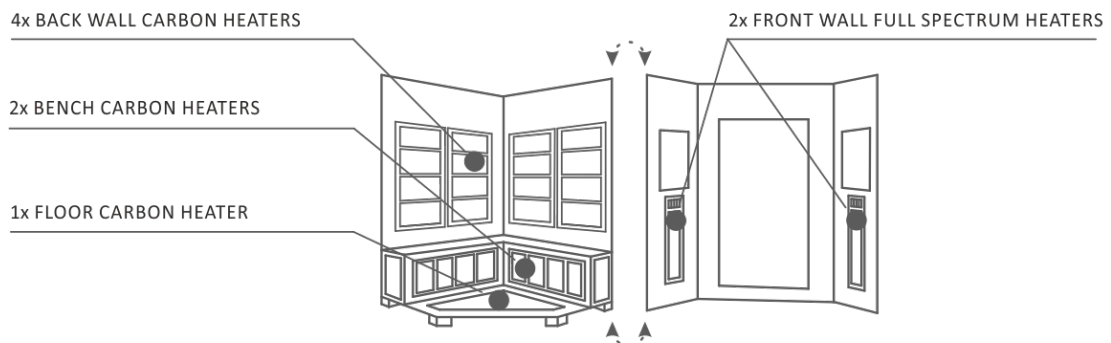

- Got a space? Ah, the fun part of considering your options when choosing your sauna. 4 Person Corner Sierra Canadian Cedar Outdoor Sauna is exceptional in its effectiveness and space efficiency. This sauna will fit perfectly in any corner of your home. Enjoy the space and the health benefits in style and comfort this sauna offers. There truly isn't a better way of space-saving, then choosing this sauna style. Our personal favorite sauna is ideal in smaller homes, offices, vacation homes or anywhere where even the smallest amount of area must be used. Why not consider 4 Sierra Corner Infrared Sauna? It's a space-efficient solution and one that looks quite handsome. Don't you think? 4 will FIT! But with that being said, I do not mean "in the corner", but rather, spaciouly put and relaxed, tucked in the comfort of this soft, lovely scented wood and warmth surrounding light. Allow this sauna to embrace you and take you into a new world of "letting go" and healing. We promise that you will forget that you are in the corner altogether.

- 7 Carbon Heaters and 2 Full Spectrum heaters are located all around, avoiding direct heating of the head to ensure the best infrared therapy available.

Specification

FEATURES		POWER USAGE/AMPS		INTERIOR SPECIFICATION		EXTERIOR SPECIFICATION	
Adjust. Temp.:	0-151	Amperage:	20 Amp	Depth:	59"	Back wall:	61"
Heaters Number:	9 Heaters	IR Wavelengths:	6 to 12	Height:	76"	Front wall:	38"
Heaters Type:	Low Emf Full Spectrum/Carbon Heaters	Voltage:	120 Volt	Bench:	two 58"x20	Side walls:	33.5"
Timer:	0 - 90	Wattage:	2650w			Height:	96"

UNIT WEIGHT	
Product Weight:	700 lbs
Shipping Weight:	750 lbs

ROOF SPECIFICATION	
--------------------	--

Heaters

Optional Features

CHROMOTHERAPY

IONIZER

Rain Cover

Warranty