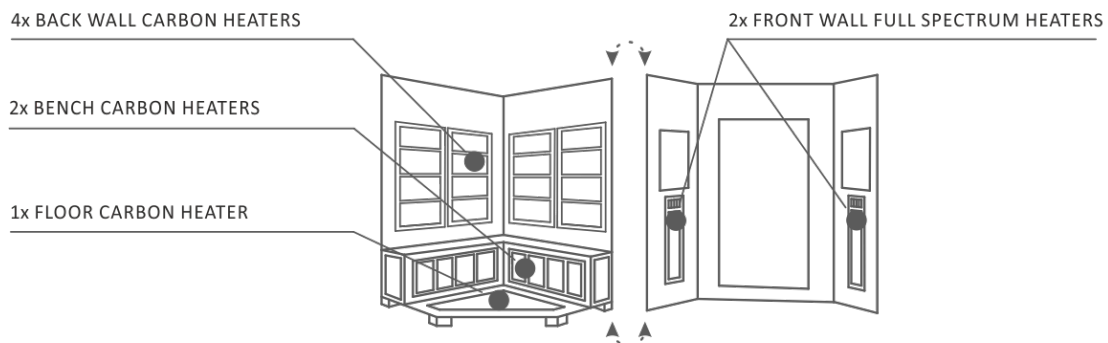

- Got a space? Ah, the fun part of considering your options when choosing your sauna. 4 Person Corner Sierra Canadian Cedar Outdoor Sauna is exceptional in its effectiveness and space efficiency. This sauna will fit perfectly in any corner of your home. Enjoy the space and the health benefits in style and comfort this sauna offers. There truly isn't a better way of space-saving, then choosing this sauna style. Our personal favorite sauna is ideal in smaller homes, offices, vacation homes or anywhere where even the smallest amount of area must be used. Why not consider 4 Sierra Corner Infrared Sauna? It's a space-efficient solution and one that looks quite handsome. Don't you think? 4 will FIT! But with that being said, I do not mean "in the corner", but rather, spaciouly put and relaxed, tucked in the comfort of this soft, lovely scented wood and warmth surrounding light. Allow this sauna to embrace you and take you into a new world of "letting go" and healing. We promise that you will forget that you are in the corner altogether.

- 7 Carbon Heaters and 2 Full Spectrum heaters are located all around, avoiding direct heating of the head to ensure the best infrared therapy available.

Specification

FEATURES		POWER USAGE/AMPS		INTERIOR SPECIFICATION		EXTERIOR SPECIFICATION	
Adjust. Temp.:	0-151	Amperage:	20 Amp	Depth:	59"	Back wall:	61"
Heaters Number:	9 Heaters	IR Wavelengths:	6 to 12	Height:	76"	Front wall:	38"
Heaters Type:	Low Emf Full Spectrum/Carbon Heaters	Voltage:	120 Volt	Bench:	two 58"x20	Side walls:	33.5"
Timer:	0 - 90	Wattage:	2650w			Height:	96"

UNIT WEIGHT	
Product Weight:	700 lbs
Shipping Weight:	750 lbs

ROOF SPECIFICATION	
--------------------	--

Heaters

Optional Features

CHROMOTHERAPY

IONIZER

Rain Cover

Warranty